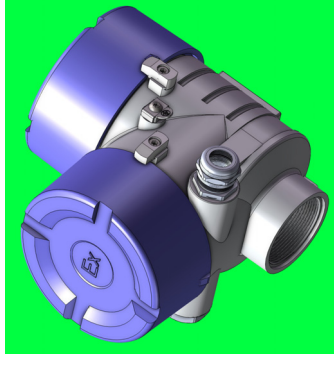

REV.	DESCRIPTION	DATE	DWN	APVD
A	1st edition release.	2024-02-20	Robin	Phoenix

1.6

REV:	ZAICu5Mn
FIGURE:	ZL201
DATE:	2024-02-20
DESIGNER:	Chang aluminum Alloy
CHK:	10330202
UNIT:	mm
SCALE:	1:1
APP:	1800-062-000
REV:	1800-062-000
DATE:	2024-02-20

TITLE		PROJECT / PRODUCT	
CHINASIMBA		ANL-1800	
双腔表壳/Double Chamber		REF SCH N/A	
PART NAME		REF PCB N/A	
MATERIAL ZL201		REF NO. 1800-062-000	
QTY 1		DRG NO. 1800-062-000	
DIMENSIONS mm		SHEET 1 OF 1	
SCALE 1:1		SIZE A3	
REV A		FILE 1800-062-000RA	