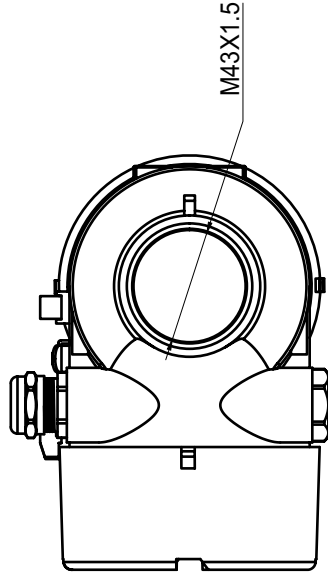

REV.	DESCRIPTION	DATE	DWN	APVD
A	1st edition release.	2024-02-20	Robin	Phoenix

1.6

REV:	ZAICu5Mn
FIGURE:	ZL201
DATE:	2024-02-20
DESIGNER:	Chang aluminum Alloy
CHK:	10330202
UNIT:	mm
SCALE:	1:1
APP:	1800-062-000
REV:	1800-062-000
DATE:	2024-02-20

TITLE		PROJECT / PRODUCT	
CHINASIMBA		ANL-1800	
双腔表壳/Double Chamber		REF SCH N/A	
PART NAME		REF PCB N/A	
MATERIAL ZL201		REF NO. 1800-062-000	
QTY 1		DRG NO. 1800-062-000	
DIMENSIONS mm		SHEET 1 OF 1	
SCALE 1:1		SIZE A3	
REV A		FILE 1800-062-000RA	