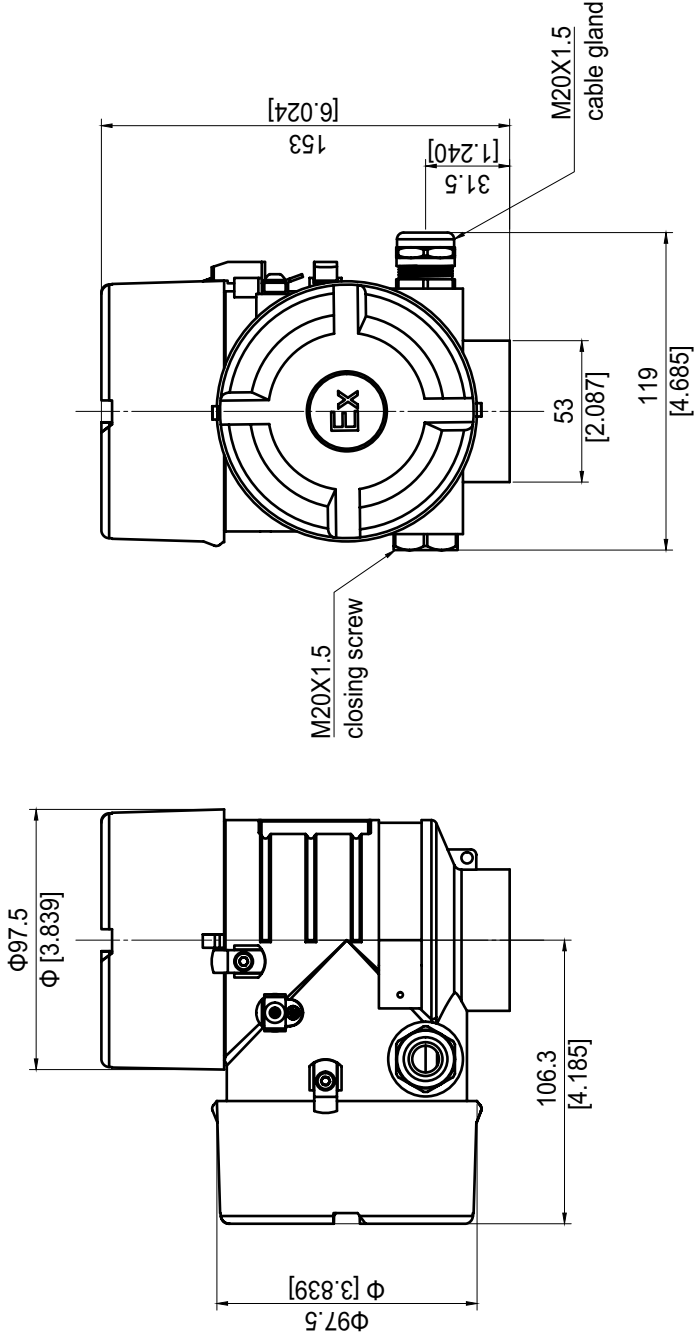

REV.	DESCRIPTION	DATE	DWN	APVD
A	1st edition release.	2024-02-20	Robin	Phoenix

1.6

REV:	ZAICu5Mn
FIGURE:	ZL201
DATE:	2024-02-20
DESIGNER:	Chang aluminum Alloy
CHK:	10330202
UNIT:	mm
SCALE:	1:1
APP:	1800-062-000
REV:	1800-062-000
DATE:	2024-02-20

TITLE		PROJECT / PRODUCT	
CHINASIMBA		ANL-1800	
双腔表壳/Double Chamber		REF SCH N/A	
PART NAME		REF PCB N/A	
MATERIAL ZL201		REF NO. 1800-062-000	
QTY 1		DRG NO. 1800-062-000	
DIMENSIONS mm		SHEET 1 OF 1	
SCALE 1:1		SIZE A3	
REV A		FILE 1800-062-000RA	